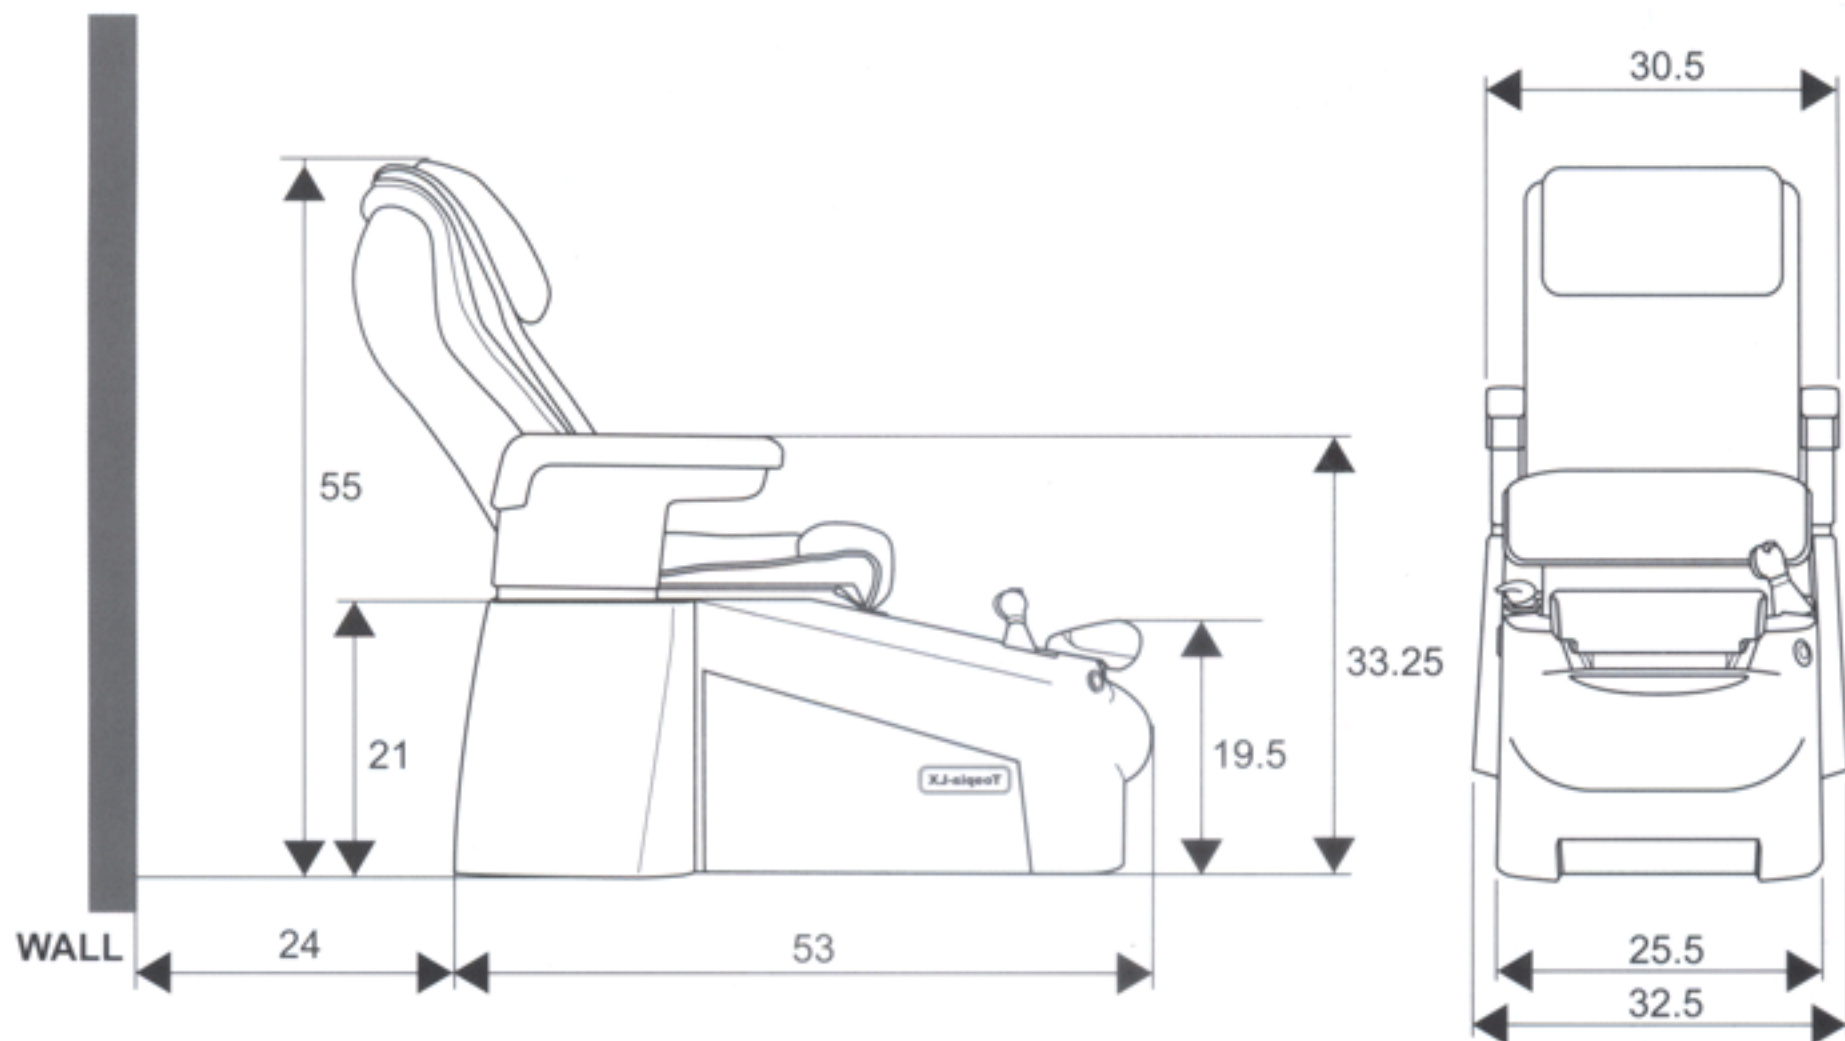

Base color

*Actual colors may differ due to the limitation and variations inherent in the printing process

Harbinger to Pedicure Spa Opulence

SPECIFICATION

Made in USA

Package Dimension & Weight	Chair: 42.5L x 22.75W x 20.25H, 109 lbs
Tub Capacity	Base: 55L x 34.5W x 23H, 133 lbs
Operation Switches	5 US Gallons
Whirlpool System	On/Off air activated switch
	One Pipe-Less motor with two discharge ports
Massage System	Multicolor LED Light
Power Source	12V, 3.2Amp, 60Hz
	120V AC, 15Amp, 60Hz, two outlets
Drain	Dedicated circuit (GFCI protected hard wired)
Optional Power Drain	P-TRAP Installed 1.5 inches
Plumbing Source	115V, 3.2Amp, 60Hz Discharge Pump
Warranty	Hot & Cold Water: 0.5 in (Fitting included)
	One year (parts & labor) within 48 Contiguous States

Authorized J&A Dealer

J&A USA INC. www.jausainc.com info@jausainc.com

J&A Dimensions

HOT & COLD 0.5 inches
Fittings included

Floor Drain Installation

Optional Factory Installed Discharge Pump

- Chair color**
1. Black, 2. Tropical Blue,
3. Beige, 4. Wine
- Base color**
1. Gold, 2. Sky Blue,
3. Burgundy