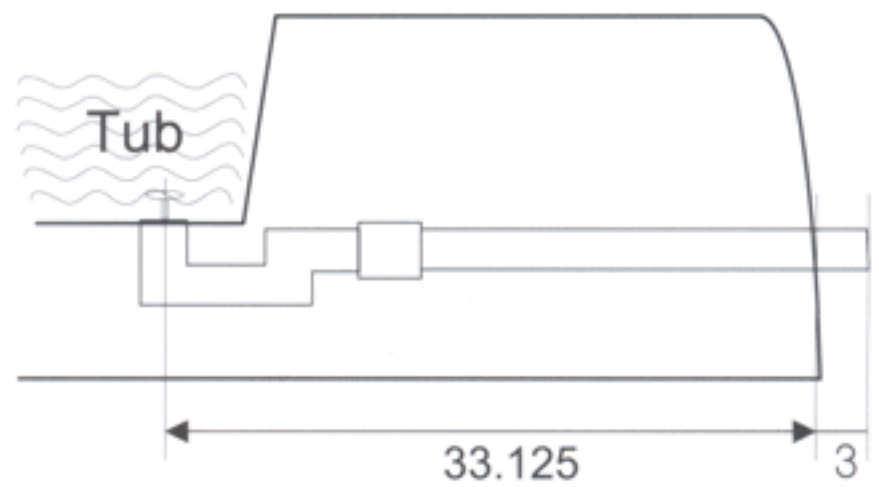

Base color

*Actual colors may differ due to the limitation and variations inherent in the printing process

Harbinger to Pedicure Spa Opulence

SPECIFICATION

Made in USA

Package Dimension & Weight	Chair: 42.5L x 22.75W x 20.25H, 109 lbs
Tub Capacity	Base: 55L x 34.5W x 23H, 133 lbs
Operation Switches	5 US Gallons
Whirlpool System	On/Off air activated switch
	One Pipe-Less motor with two discharge ports
Massage System	Multicolor LED Light
Power Source	12V, 3.2Amp, 60Hz
	120V AC, 15Amp, 60Hz, two outlets
Drain	Dedicated circuit (GFCI protected hard wired)
Optional Power Drain	P-TRAP Installed 1.5 inches
Plumbing Source	115V, 3.2Amp, 60Hz Discharge Pump
Warranty	Hot & Cold Water: 0.5 in (Fitting included)
	One year (parts & labor) within 48 Contiguous States

Authorized J&A Dealer

J&A USA INC. www.jausainc.com info@jausainc.com

J&A Dimensions

HOT & COLD 0.5 inches
Fittings included

Floor Drain Installation

Optional Factory Installed Discharge Pump

- Chair color**
1. Black, 2. Tropical Blue,
3. Beige, 4. Wine
- Base color**
1. Gold, 2. Sky Blue,
3. Burgundy