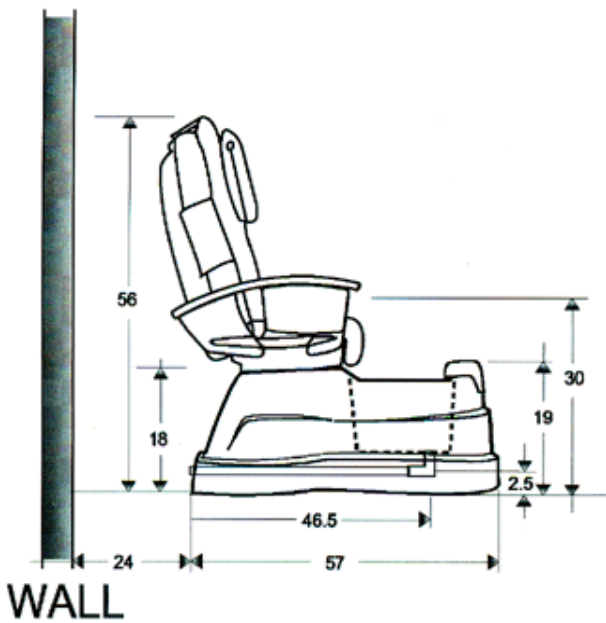

The **New** PETRA 900

The New Wave of Luxury
Solemnity

FEATURES:	Durable leatherette with Dual Motorized massage system, Pipe-less whirlpool system, Shower sprayer with dual function (sprayer/spout), Height adjustable foot rest, Trouble-Free enhanced remote control, Up and down armrest for easy entrance, marble coated armrest/arm-tray (acetone proof), and much more.
Color Availability	<p>Chair Color: Black Belge Cappuccino Burgundy</p> <p>Base Color: Bone White Grey Black</p>

SPECIFICATION	
Dimension & Weight	57L x 30W x 56H, 250lbs
Tub Capacity	5 US Gallons
Operation Switches	On/off air activated switch
Whirlpool System	2 Patented PIPELESS™ SANIJET® motor
Massage System	Shiatsu massager: 120V
Power Source	Requires 120V, 15Amp, Minimum 4 outlets per spa
Drain	P-TRAP Installed with 1.5 inches PVC pipe
Optional Power Drain	115V, 3.2Amp, 60Hz Discharge Pump
Plumbing Source	Hot & Cold Water: 0.5 inches (Fitting included)
Warranty	One year (US Main)

J&A Dimensions

HOT & COLD 0.5 inches
Fittings included

Chair color

- 1.Black, 2.Cappuccino,
- 3.Beige, 4.Burgundy

Base color

- 1.Bone, 2.White, 3.Grey, 4.Black

Floor Drain Installation

Optional Factory Installed Discharge Pump