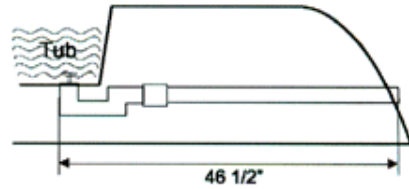

SPECIFICATION	
Dimension & Weight	57L x 30W x 56H, 250lbs
Tub Capacity	5 US Gallons
Operation Switches	On/off air activated switch
Whirlpool System	2 Patented PIPELESS™ SANIJET® motor
Massage System	Shiatsu massager: 120V
Power Source	Requires 120V, 15Amp, Minimum 4 outlets per spa
Drain	P-TRAP Installed with 1.5 inches PVC pipe
Optional Power Drain	115V, 3.2Amp, 60Hz Discharge Pump
Plumbing Source	Hot & Cold Water: 0.5 inches (Fitting included)
Warranty	One year (US Main)

J&A Dimensions

HOT & COLD 0.5 inches
Fittings included

Chair color

- 1.Black, 2.Cappuccino,
- 3.Beige, 4.Burgundy

Base color

- 1.Bone, 2.White, 3.Grey, 4.Black

Floor Drain Installation

Optional Factory Installed Discharge Pump

Not provided from point "A"

Full Body
Shiatsu Massage

Chair Control

- 1) LIGHT BOX POWER CORD
- 2) SANIJET CONTROL BOX POWER CORD
- 3) CHAIR MASSAGE POWER CORD