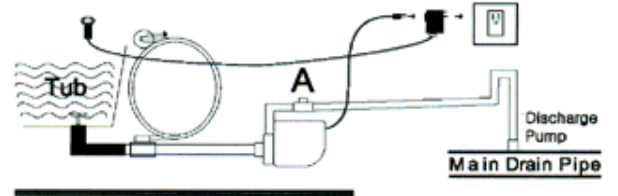

SPECIFICATION	
Dimension & Weight	57L x 30W x 56H, 250lbs
Tub Capacity	5 US Gallons
Operation Switches	On/off air activated switch
Whirlpool System	2 Patented PIPELESS™ SANIJET® motor
Massage System	Shiatsu massager: 120V
Power Source	Requires 120V, 15Amp, Minimum 4 outlets per spa
Drain	P-TRAP Installed with 1.5 inches PVC pipe
Optional Power Drain	115V, 3.2Amp, 60Hz Discharge Pump
Plumbing Source	Hot & Cold Water: 0.5 inches (Fitting included)
Warranty	One year (US Main)

J&A Dimensions

HOT & COLD 0.5 inches
Fittings included

Chair color

- 1.Black, 2.Cappuccino,
- 3.Beige, 4.Burgundy

Base color

- 1.Bone, 2.White, 3.Grey, 4.Black

Floor Drain Installation

Optional Factory Installed Discharge Pump

Not provided from point "A"

Full Body
Shiatsu Massage

Chair Control

- 1) LIGHT BOX POWER CORD
- 2) SANIJET CONTROL BOX POWER CORD
- 3) CHAIR MASSAGE POWER CORD