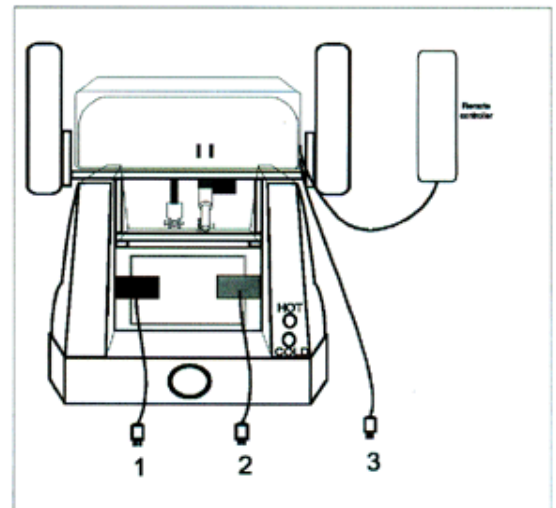

SPECIFICATION	
Dimension & Weight	57L x 30W x 56H, 250lbs
Tub Capacity	5 US Gallons
Operation Switches	On/off air activated switch
Whirlpool System	2 Patented PIPELESS™ SANIJET® motor
Massage System	Shiatsu massager: 120V
Power Source	Requires 120V, 15Amp, Minimum 4 outlets per spa
Drain	P-TRAP Installed with 1.5 inches PVC pipe
Optional Power Drain	115V, 3.2Amp, 60Hz Discharge Pump
Plumbing Source	Hot & Cold Water: 0.5 inches (Fitting included)
Warranty	One year (US Main)

J&A Dimensions

HOT & COLD 0.5 inches
Fittings included

Chair color

- 1.Black, 2.Cappuccino,
- 3.Beige, 4.Burgundy

Base color

- 1.Bone, 2.White, 3.Grey, 4.Black

Floor Drain Installation

Optional Factory Installed Discharge Pump

Not provided from point "A"

Full Body
Shiatsu Massage

Chair Control

- 1) LIGHT BOX POWER CORD
- 2) SANIJET CONTROL BOX POWER CORD
- 3) CHAIR MASSAGE POWER CORD