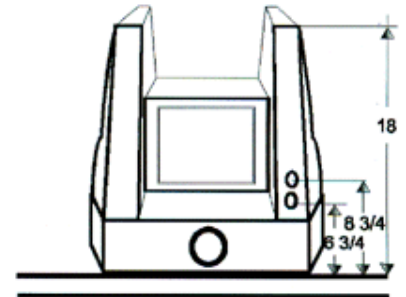

SPECIFICATION	
Dimension & Weight	57L x 30W x 56H, 250lbs
Tub Capacity	5 US Gallons
Operation Switches	On/off air activated switch
Whirlpool System	2 Patented PIPELESS™ SANIJET® motor
Massage System	Shiatsu massager: 120V
Power Source	Requires 120V, 15Amp, Minimum 4 outlets per spa
Drain	P-TRAP Installed with 1.5 inches PVC pipe
Optional Power Drain	115V, 3.2Amp, 60Hz Discharge Pump
Plumbing Source	Hot & Cold Water: 0.5 inches (Fitting included)
Warranty	One year (US Main)

J&A Dimensions

HOT & COLD 0.5 inches
Fittings included

Chair color

- 1.Black, 2.Cappuccino,
- 3.Beige, 4.Burgundy

Base color

- 1.Bone, 2.White, 3.Grey, 4.Black

Floor Drain Installation

Optional Factory Installed Discharge Pump