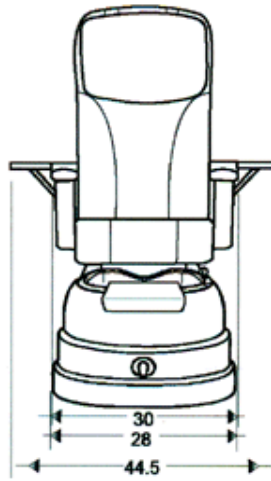

The **New** PETRA 900

The New Wave of Luxury
Solemnity

FEATURES:	Durable leatherette with Dual Motorized massage system, Pipe-less whirlpool system, Shower sprayer with dual function (sprayer/spout), Height adjustable foot rest, Trouble-Free enhanced remote control, Up and down armrest for easy entrance, marble coated armrest/arm-tray (acetone proof), and much more.
Color Availability	<p>Chair Color: Black Belge Cappuccino Burgundy</p> <p>Base Color: Bone White Grey Black</p>

SPECIFICATION	
Dimension & Weight	57L x 30W x 56H, 250lbs
Tub Capacity	5 US Gallons
Operation Switches	On/off air activated switch
Whirlpool System	2 Patented PIPELESS™ SANIJET® motor
Massage System	Shiatsu massager: 120V
Power Source	Requires 120V, 15Amp, Minimum 4 outlets per spa
Drain	P-TRAP Installed with 1.5 inches PVC pipe
Optional Power Drain	115V, 3.2Amp, 60Hz Discharge Pump
Plumbing Source	Hot & Cold Water: 0.5 inches (Fitting included)
Warranty	One year (US Main)

J&A Dimensions

HOT & COLD 0.5 inches
Fittings included

Chair color

- 1.Black, 2.Cappuccino,
- 3.Beige, 4.Burgundy

Base color

- 1.Bone, 2.White, 3.Grey, 4.Black

Floor Drain Installation

Optional Factory Installed Discharge Pump