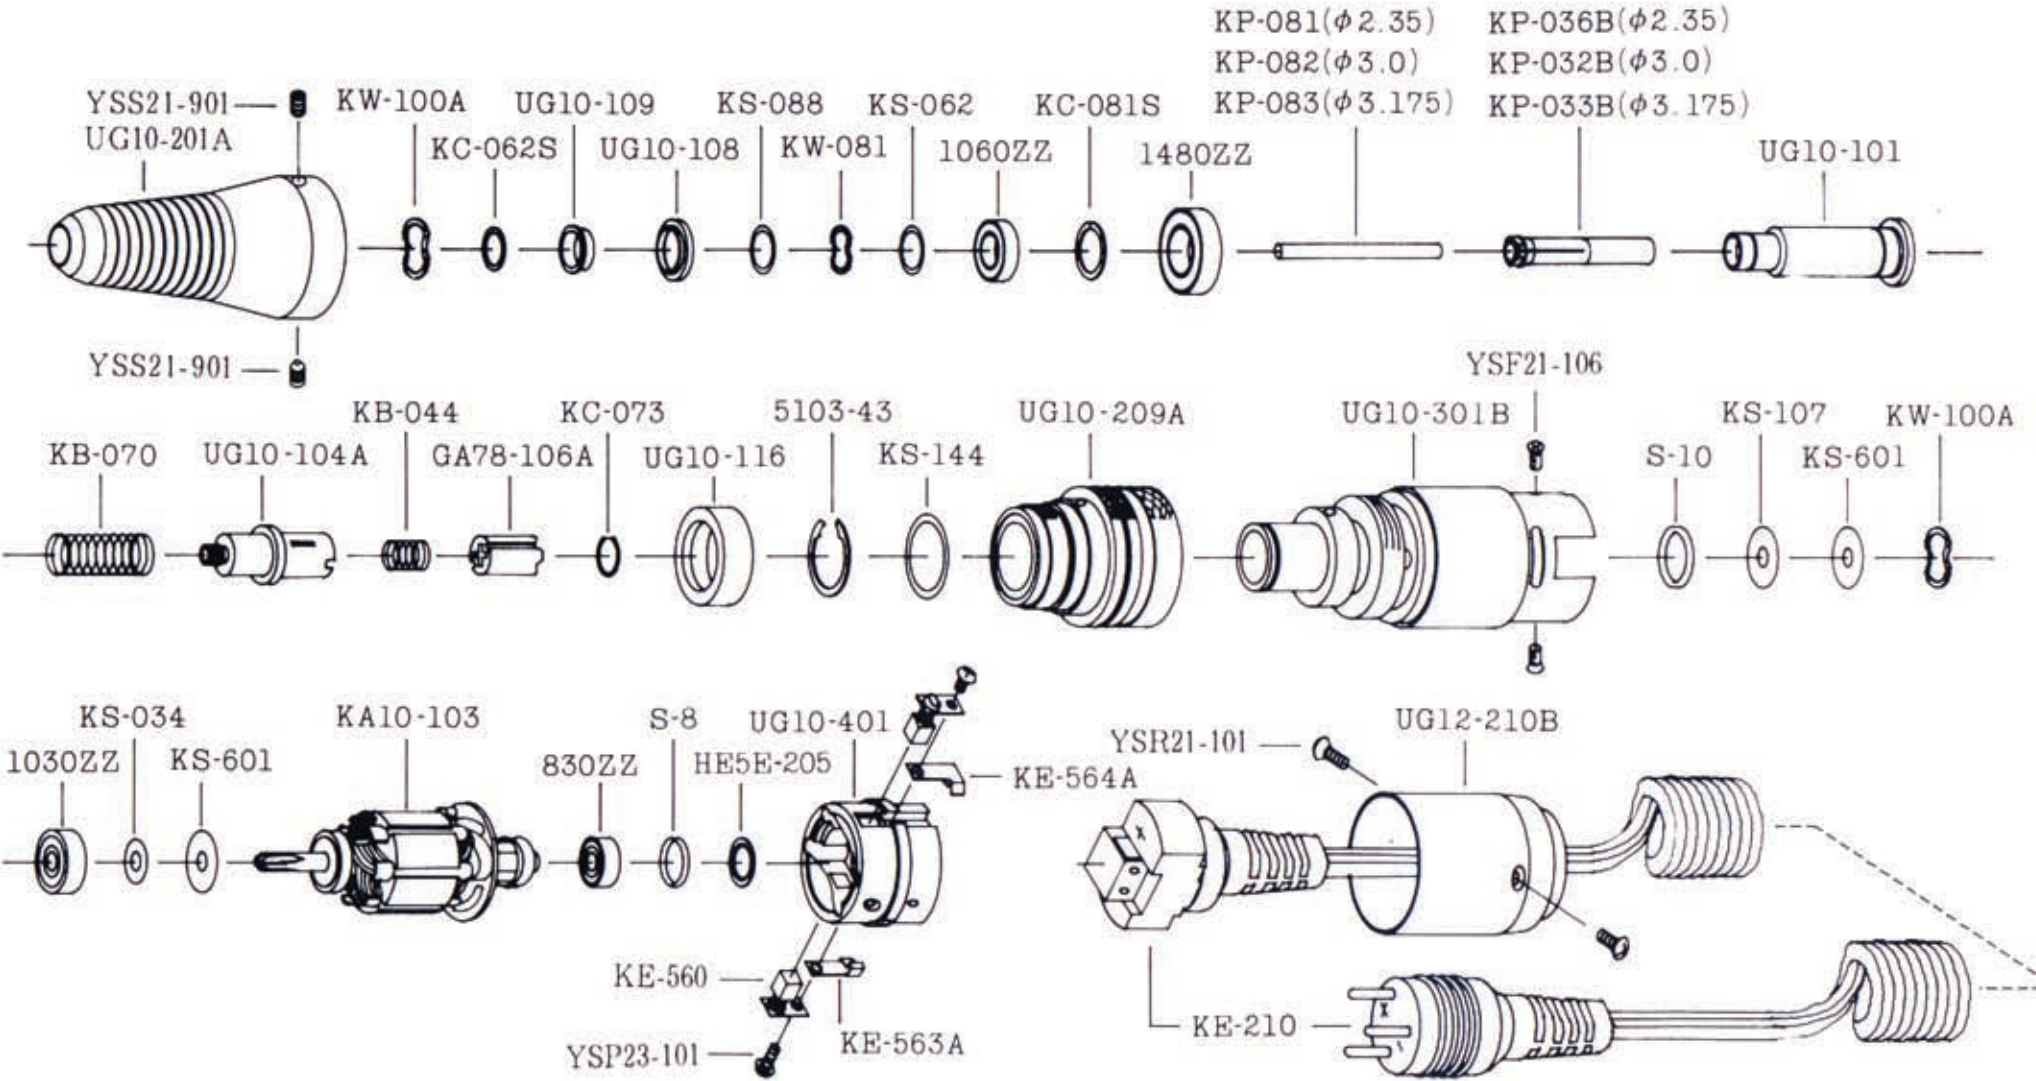

Upower

UG12

REPLACEMENT PARTS DISASSEMBLY DRAWING

NO45-C

KP-502

PKE-560
2pcs. per pack

Trans Design, Inc.
www.transdesign.com
 New York/Atlanta
 Tel: 404-363-2933, Fax: 404-363-2283